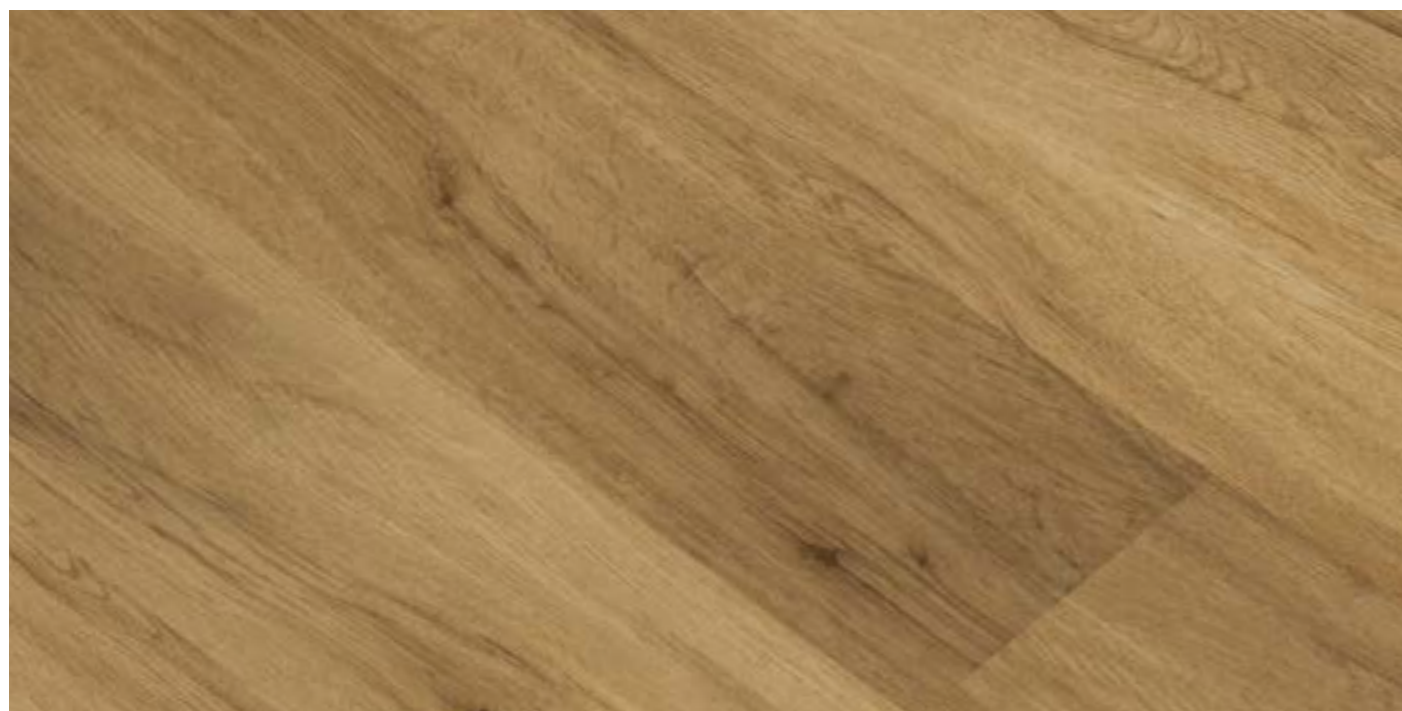

EN

This floor represents all the nuances in the brown range from light brown to cappuccino and on to darker shades. The combination with the pleasant texture of the wood creates a harmonious unit which goes excellently with interiors with refined fittings.